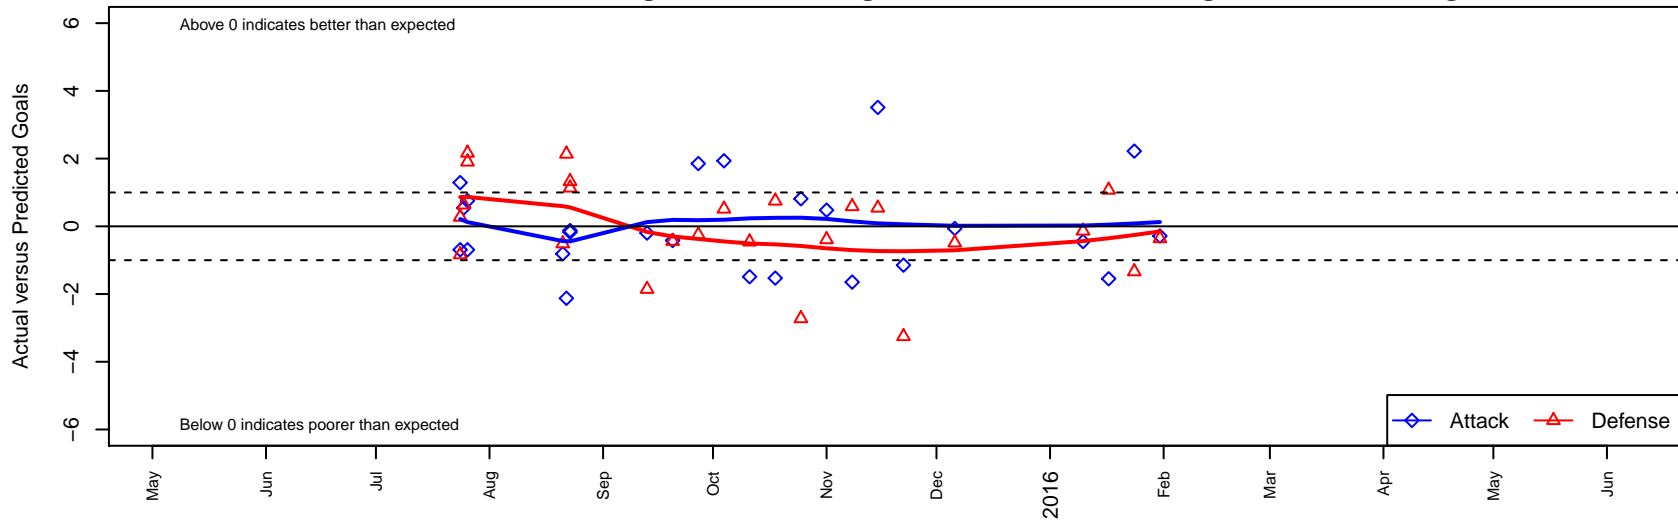

Mercer Island FC Whitecaps B98

Mercer Island FC
 Mercer Island, WA
 B98 total strength=1451
 attack=12.54 defense=7.27
 fall league = NPSL Div 2 U17
 notes= Koning 2013-5

alt names used:
 MIFC Whitecaps '98 358/Koni
 MIFC Whitecaps Koning
 MIFC Whitecaps 98 358/Koning

Venues played:
 2015 Crossfire Select BU17-18 Silver
 2015 Xtreme Cup BU17
 2015 NPSL Division 2 U17
 2015 Founders Cup B98

Mercer Island FC Whitecaps B98
 Dots are actual minus expected GF (blue circles) and GA (red triangles).
 Blue line is smoothed change in attack strength. Red is smoothed change in defense strength.

**attack and defense variance (black dot)
relative to other teams
and top 10 in region**

**attack and defense rating
relative to others at age
and all opponents in last 13 months**

Performance relative to 13 month average