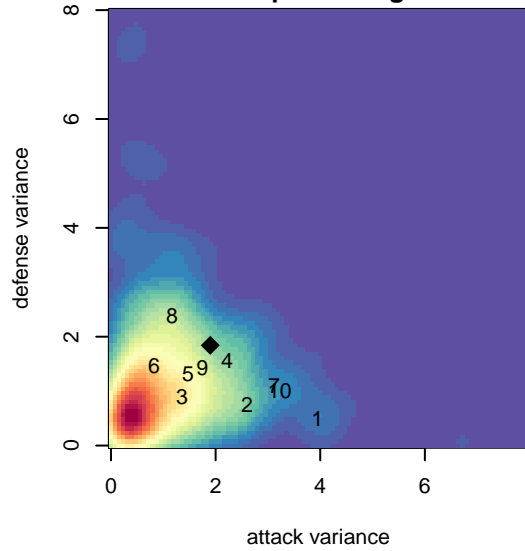

Mercer Island FC Whitecaps B98

Mercer Island FC
 Mercer Island, WA
 B98 total strength=1451
 attack=12.54 defense=7.27
 fall league = NPSL Div 2 U17
 notes= Koning 2013-5

alt names used:
 MIFC Whitecaps '98 358/Koni
 MIFC Whitecaps Koning
 MIFC Whitecaps 98 358/Koning

Venues played:
 2015 Crossfire Select BU17-18 Silver
 2015 Xtreme Cup BU17
 2015 NPSL Division 2 U17
 2015 Founders Cup B98

Mercer Island FC Whitecaps B98
 Dots are actual minus expected GF (blue circles) and GA (red triangles).
 Blue line is smoothed change in attack strength. Red is smoothed change in defense strength.

**attack and defense variance (black dot)
relative to other teams
and top 10 in region**

**attack and defense rating
relative to others at age
and all opponents in last 13 months**

Performance relative to 13 month average