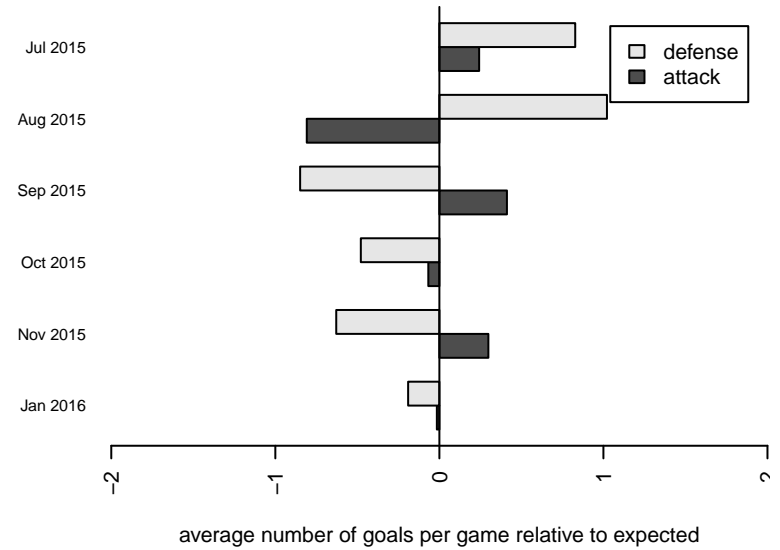

Performance relative to 13 month average