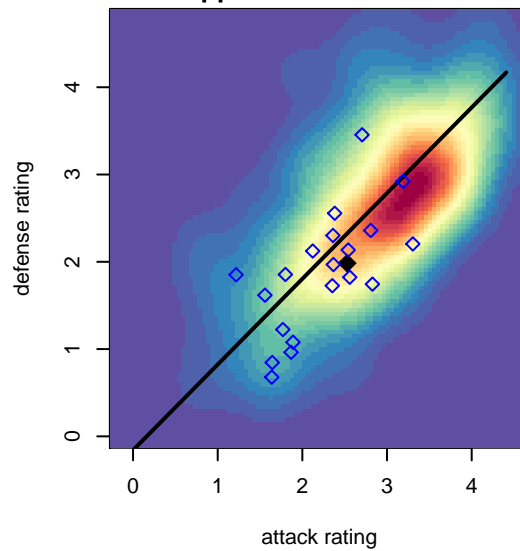

Mercer Island FC Whitecaps B98

Mercer Island FC
 Mercer Island, WA
 B98 total strength=1451
 attack=12.54 defense=7.27
 fall league = NPSL Div 2 U17
 notes= Koning 2013-5

alt names used:
 MIFC Whitecaps '98 358/Koni
 MIFC Whitecaps Koning
 MIFC Whitecaps 98 358/Koning

Venues played:
 2015 Crossfire Select BU17-18 Silver
 2015 Xtreme Cup BU17
 2015 NPSL Division 2 U17
 2015 Founders Cup B98

Mercer Island FC Whitecaps B98
 Dots are actual minus expected GF (blue circles) and GA (red triangles).
 Blue line is smoothed change in attack strength. Red is smoothed change in defense strength.

**attack and defense variance (black dot)
relative to other teams
and top 10 in region**

**attack and defense rating
relative to others at age
and all opponents in last 13 months**

Performance relative to 13 month average