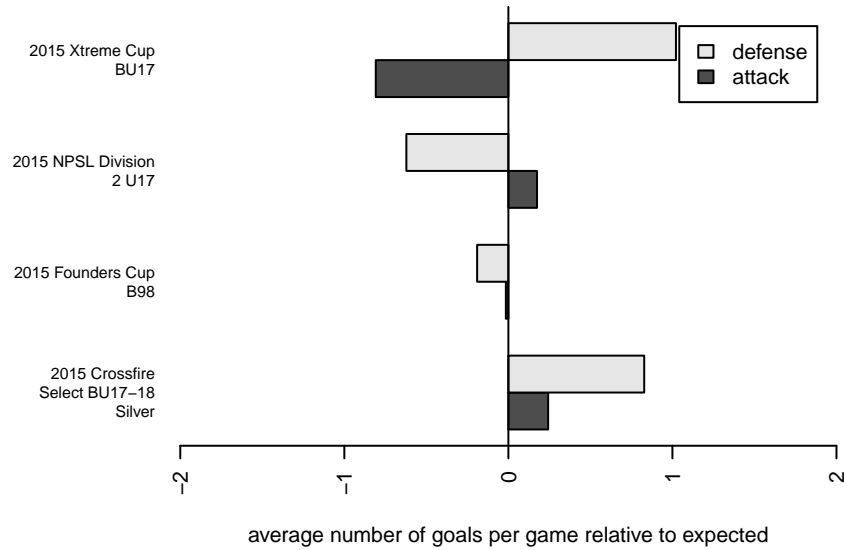

Mercer Island FC Whitecaps B98

Mercer Island FC
 Mercer Island, WA
 B98 total strength=1451
 attack=12.54 defense=7.27
 fall league = NPSL Div 2 U17
 notes= Koning 2013-5

alt names used:
 MIFC Whitecaps '98 358/Koni
 MIFC Whitecaps Koning
 MIFC Whitecaps 98 358/Koning

Venues played:
 2015 Crossfire Select BU17-18 Silver
 2015 Xtreme Cup BU17
 2015 NPSL Division 2 U17
 2015 Founders Cup B98

Mercer Island FC Whitecaps B98
 Dots are actual minus expected GF (blue circles) and GA (red triangles).
 Blue line is smoothed change in attack strength. Red is smoothed change in defense strength.

**attack and defense variance (black dot)
relative to other teams
and top 10 in region**

**attack and defense rating
relative to others at age
and all opponents in last 13 months**

Performance relative to 13 month average