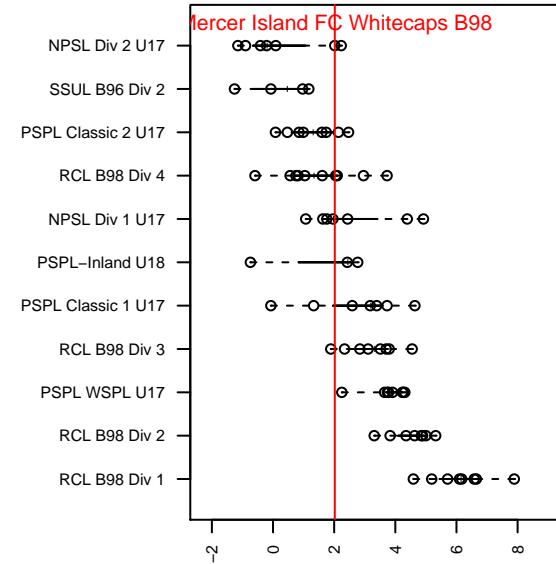

Mercer Island FC Whitecaps B98

Mercer Island FC
 Mercer Island, WA
 B98 total strength=1451
 attack=12.54 defense=7.27
 fall league = NPSL Div 2 U17
 notes= Koning 2013-5

alt names used:
 MIFC Whitecaps '98 358/Koni
 MIFC Whitecaps Koning
 MIFC Whitecaps 98 358/Koning

Venues played:
 2015 Crossfire Select BU17-18 Silver
 2015 Xtreme Cup BU17
 2015 NPSL Division 2 U17
 2015 Founders Cup B98

Mercer Island FC Whitecaps B98
 Dots are actual minus expected GF (blue circles) and GA (red triangles).
 Blue line is smoothed change in attack strength. Red is smoothed change in defense strength.

**attack and defense variance (black dot)
relative to other teams
and top 10 in region**

**attack and defense rating
relative to others at age
and all opponents in last 13 months**

Performance relative to 13 month average